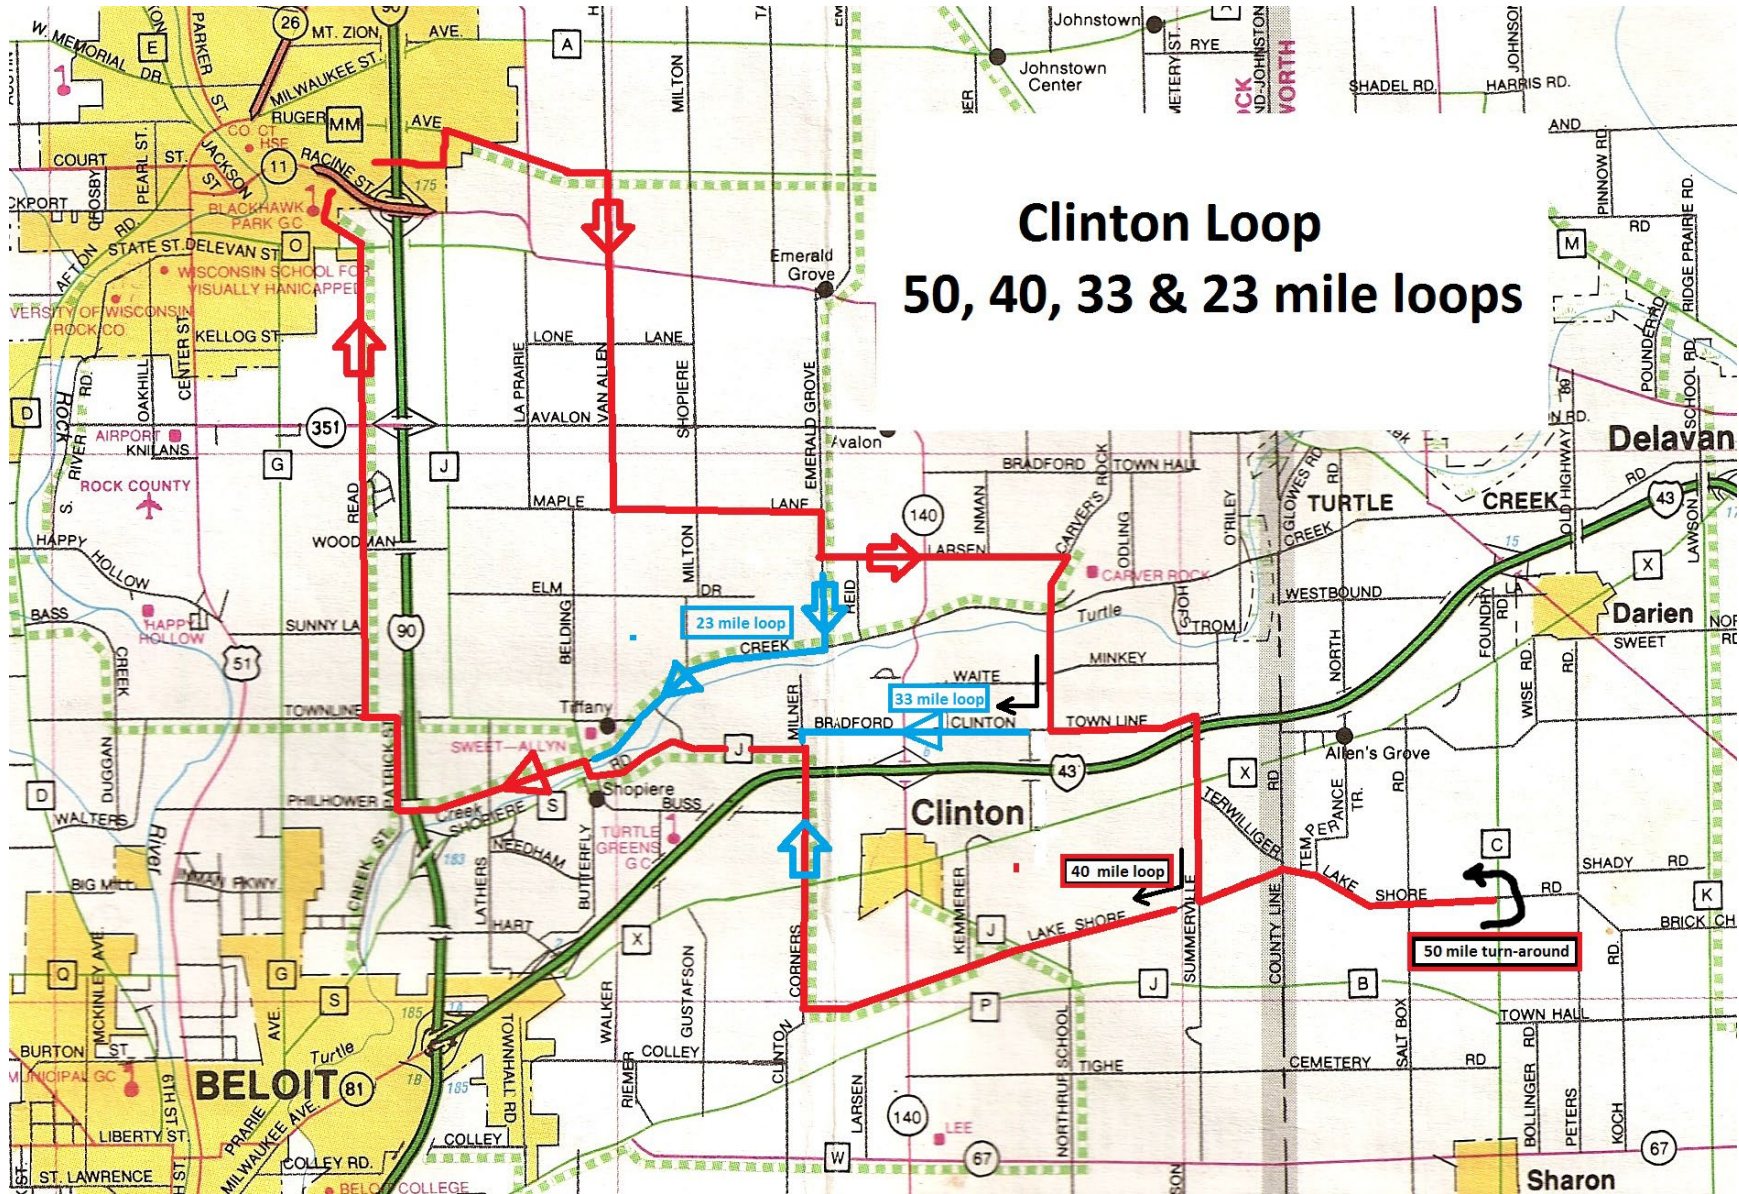

JVC_Clinton_48: <https://ridewithgps.com/routes/39205601>

JVC_Clinton_31: <https://ridewithgps.com/routes/39242971>

Clinton Loop 50, 40, 33 & 23 mile loops